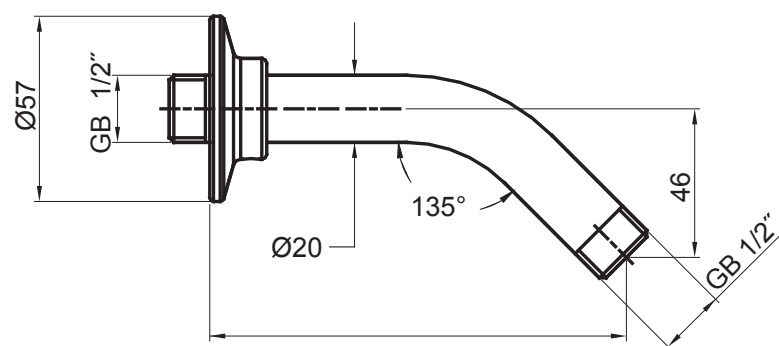

Product

- Purist shower arm

Kohler Code

45918T-CP

Included Components

- Shower arm
- Escutcheon

Features

- Polished chrome
- KOHLER finishes resist tarnishing and corrosion

Related Products

- Purist tapware
- Moxie showerhead

Technical Details

Side View

Installation Notes:

- GB 1/2" male thread.
- Optimum working pressure 300-500 kPa.
- Inline filters should be used to protect tapware from debris that may be present within the plumbing.