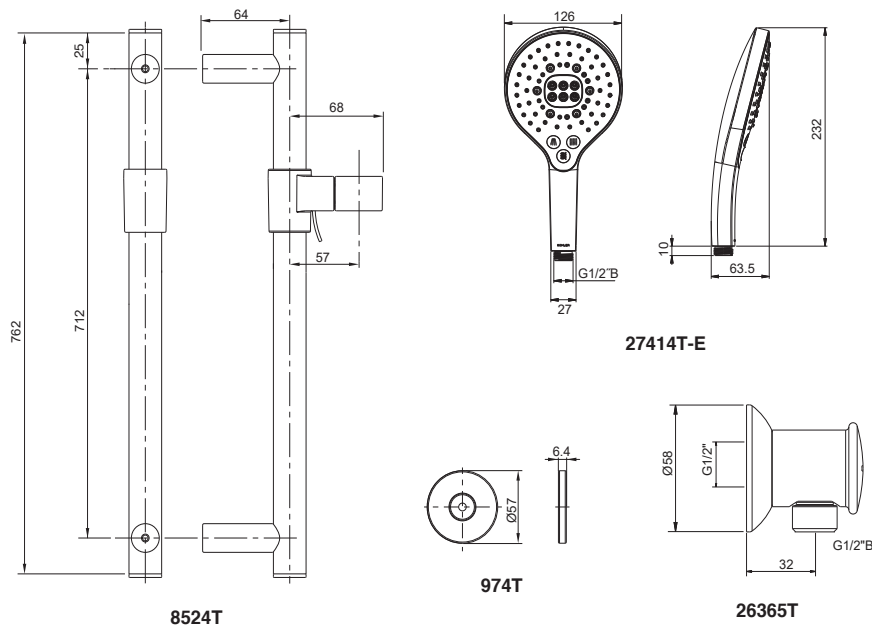

Product

- Rainduet 3.0 slide shower BL

Kohler Code

27448A-BL

Included Components

- 1.5m hose
- Handshower
- Wall bracket & elbow

Features

- Matte black finish
- Multi function handshower
- Wall mounted
- Suitable for mains pressure
- KOHLER finishes resist tarnishing and corrosion

WELS RATING
(3 Star @ 9 Litres / min)

AS/NZS 3662
WM-022148

Technical Details

All dimensions are in millimetres.

Installation Notes:

- Wall elbow G $\frac{1}{2}$ " female thread.
- Maximum working pressure 500kPa. Optimum working pressure 300-500 kPa.
- Inline filters should be used to protect tapware from debris that may be present within the plumbing.
- All installations should comply with local plumbing codes and the relevant requirements of AS/NZS3500.