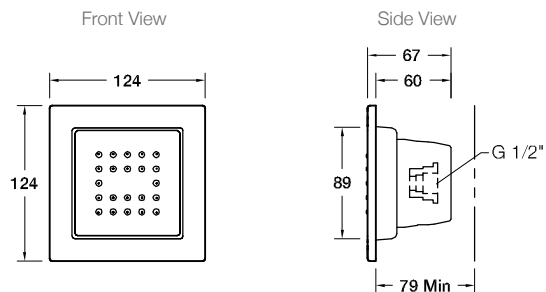

**Product**

- WaterTile 22 nozzle body spray

**Kohler Code**

8003A-CP

WELS RATING  
(3 Star 7.5 Litres / min)

**Included Components**

- Installation template

**Features**

- Metal construction
- Polished chrome
- 22-nozzle, fully-adjustable, pivoting sprayhead
- Suitable for mains pressure
- MasterClean™ spray nozzles for soothing water experience
- Low profile design
- Max. 7L/min flow rate from each spray head
- Vertical wall and ceiling installation
- KOHLER finishes resist tarnishing and corrosion

**Related Products**

- WaterTile shower tapware

**Technical Details****Installation Notes:**

- G $\frac{1}{2}$ " female inlet
- Optimum working pressure 300-500 kPa.
- Inline filters should be used to protect tapware from debris that may be present within the plumbing.