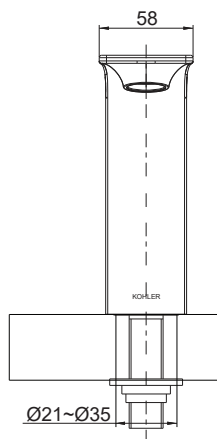

Product

- Stance® Slim hob mount bath spout

Kohler Code

77189T-CP

**Included Components**

- No extra components included

Features

- Polished chrome
- Metal construction
- Suitable for mains pressure
- KOHLER finishes resist tarnishing and corrosion

Related Products

- Stance® Slim tapware

Technical Details

Front View

Side View

**Installation Notes:**

- G $\frac{1}{2}$ "B BSP male connector.
- Maximum bench thickness is 40mm.
- Optimum working pressure 300-500 kPa.
- Inline filters should be used to protect tapware from debris that may be present within the plumbing.