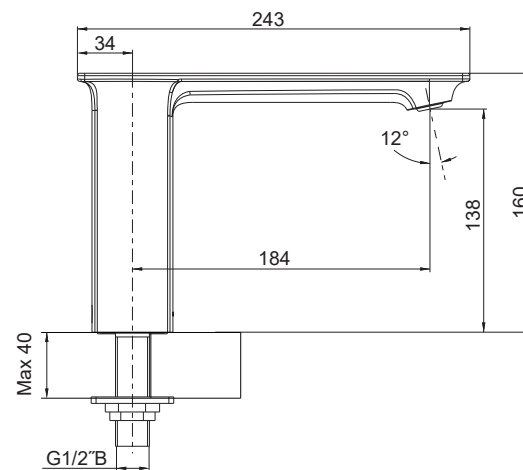

Related Products

- Stance® Slim tapware

Technical Details

Front View

Side View

**Installation Notes:**

- G $\frac{1}{2}$ "B BSP male connector.
- Maximum bench thickness is 40mm.
- Optimum working pressure 300-500 kPa.
- Inline filters should be used to protect tapware from debris that may be present within the plumbing.