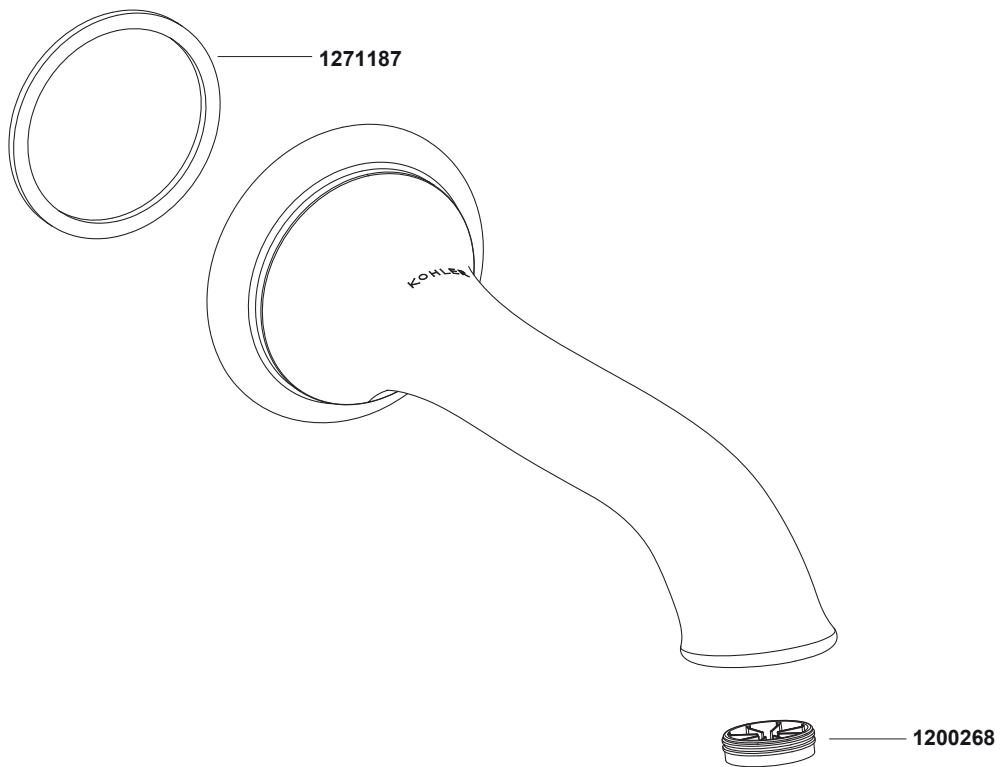

72791T Bath Spout

**Color code must be specified when ordering.

NOTE: For all Asia pacific regions (excluding China) add SP (SPxxxxxx**) in front of the part number when ordering.