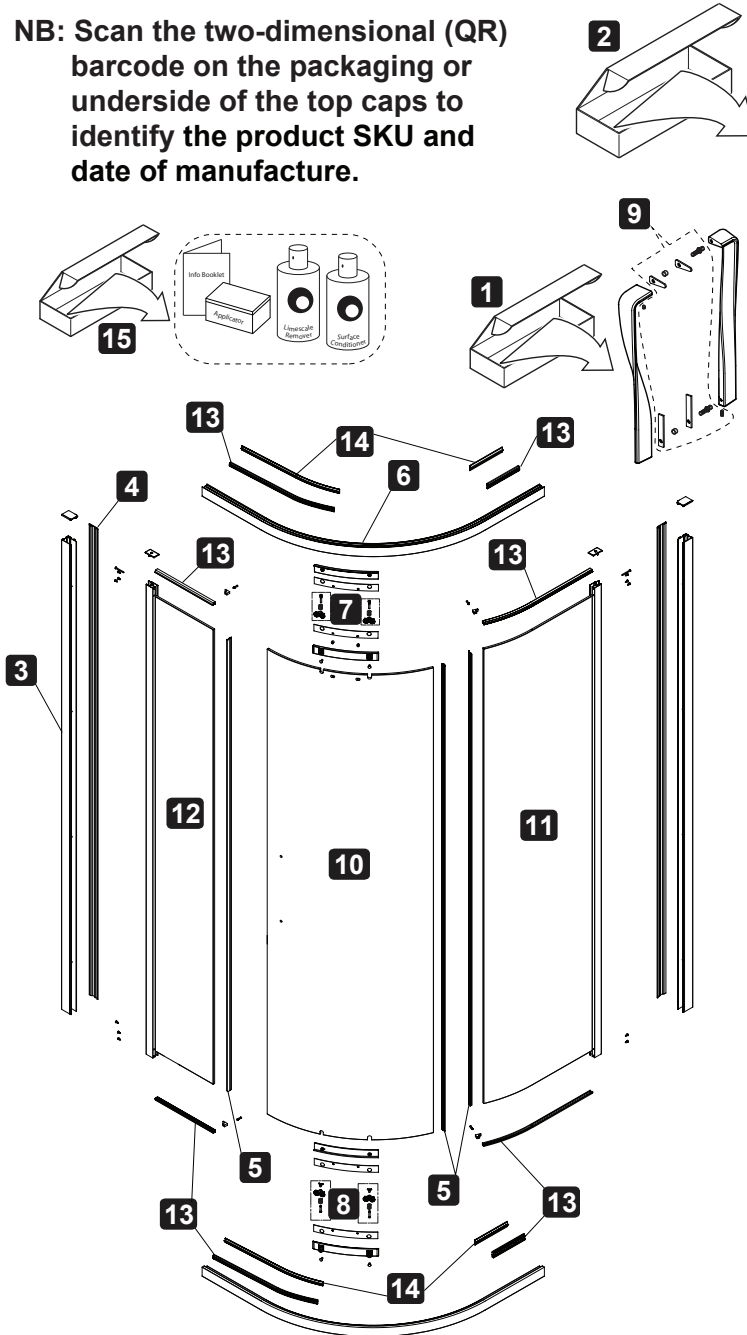

TORSION SPARES - ROUND SLIDING

QR BARCODE SKUS
78425A-* 78426A-*
(DOOR) 78427A-*

NB: Scan the two-dimensional (QR) barcode on the packaging or underside of the top caps to identify the product SKU and date of manufacture.

DWG #	DESCRIPTION	PART #
1	TWISTED HANDLE PACK	1311037
2	ROUND DOOR COMPONENT KIT	1311038
3	WALL RETAINER POST	1311039
4	WALL CHANNEL COVER	1311040
5	ROUND DOOR VERTICAL SEAL PACK	1311043
6	ROUND RAIL 1X1	1311046
	ROUND RAIL 12X1 (LONG LEG TOP LEFT/BOTTOM RIGHT)	1311077
	ROUND RAIL 12X1 (LONG LEG TOP RIGHT/BOTTOM LEFT)	1321425
7	ROUND DOOR TOP ROLLER	1311047
8	ROUND DOOR BOTTOM ROLLER	1311048
9	TWIST HANDLE FIXING KIT	1311064
10	ROUND DOOR PANEL	1311067
11	ROUND SHOWER CURVE PANEL	1311074
12	ROUND 1x1 FLAT PANEL	1311075
	ROUND 12x1 FLAT PANEL	1311076
13	ROUND SHOWER 1X1 HORIZONTAL SEAL PACK	1311341
	ROUND SHOWER 12X1 HORIZONTAL SEAL PACK	1311342
14	ROUND 1x1 RAIL COVER STRIPS	1372892
	ROUND 12x1 RAIL COVER STRIPS	1365848
15	GLASS AFTERCARE PACK	98945A-NA