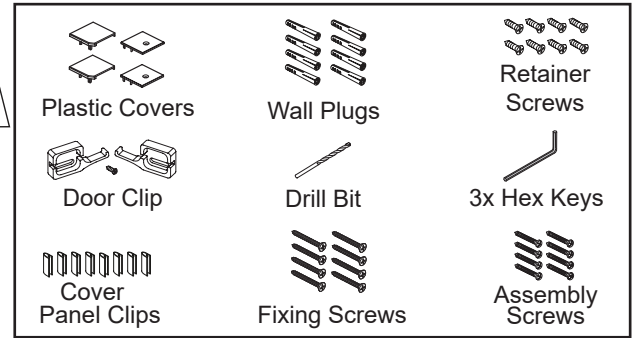

TORSION SPARES - ROUND SLIDING

QR BARCODE SKUS
78425A-* 78426A-*
(DOOR) 78427A-*

NB: Scan the two-dimensional (QR) barcode on the packaging or underside of the top caps to identify the product SKU and date of manufacture.

DWG #	DESCRIPTION	PART #
1	TWISTED HANDLE PACK	1311037
2	ROUND DOOR COMPONENT KIT	1311038
3	WALL RETAINER POST	1311039
4	WALL CHANNEL COVER	1311040
5	ROUND DOOR VERTICAL SEAL PACK	1311043
6	ROUND RAIL 1X1	1311046
	ROUND RAIL 12X1 (LONG LEG TOP LEFT/BOTTOM RIGHT)	1311077
	ROUND RAIL 12X1 (LONG LEG TOP RIGHT/BOTTOM LEFT)	1321425
7	ROUND DOOR TOP ROLLER	1311047
8	ROUND DOOR BOTTOM ROLLER	1311048
9	TWIST HANDLE FIXING KIT	1311064
10	ROUND DOOR PANEL	1311067
11	ROUND SHOWER CURVE PANEL	1311074
12	ROUND 1x1 FLAT PANEL	1311075
	ROUND 12x1 FLAT PANEL	1311076
13	ROUND SHOWER 1X1 HORIZONTAL SEAL PACK	1311341
	ROUND SHOWER 12X1 HORIZONTAL SEAL PACK	1311342
14	ROUND 1x1 RAIL COVER STRIPS	1372892
	ROUND 12x1 RAIL COVER STRIPS	1365848
15	GLASS AFTERCARE PACK	98945A-NA