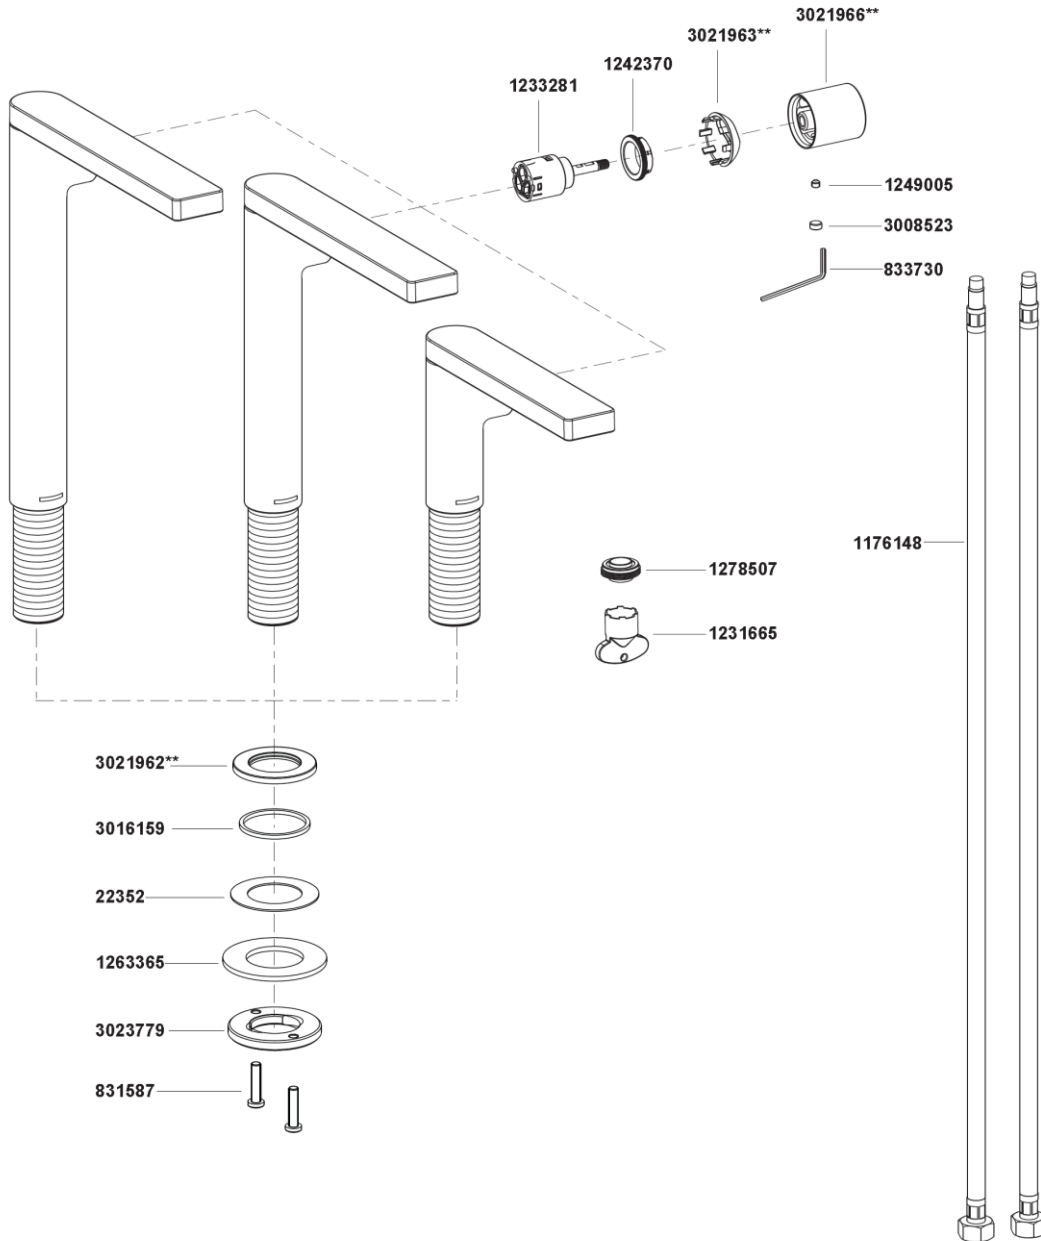

- 73050T-7ND** Basin Mixer-Side Handle
- 73159T-7ND** Tall Basin Mixer-Side Handle
- 73054T-7ND** Super Tall Basin Mixer-Side Handle

**Color code must be specified when ordering.