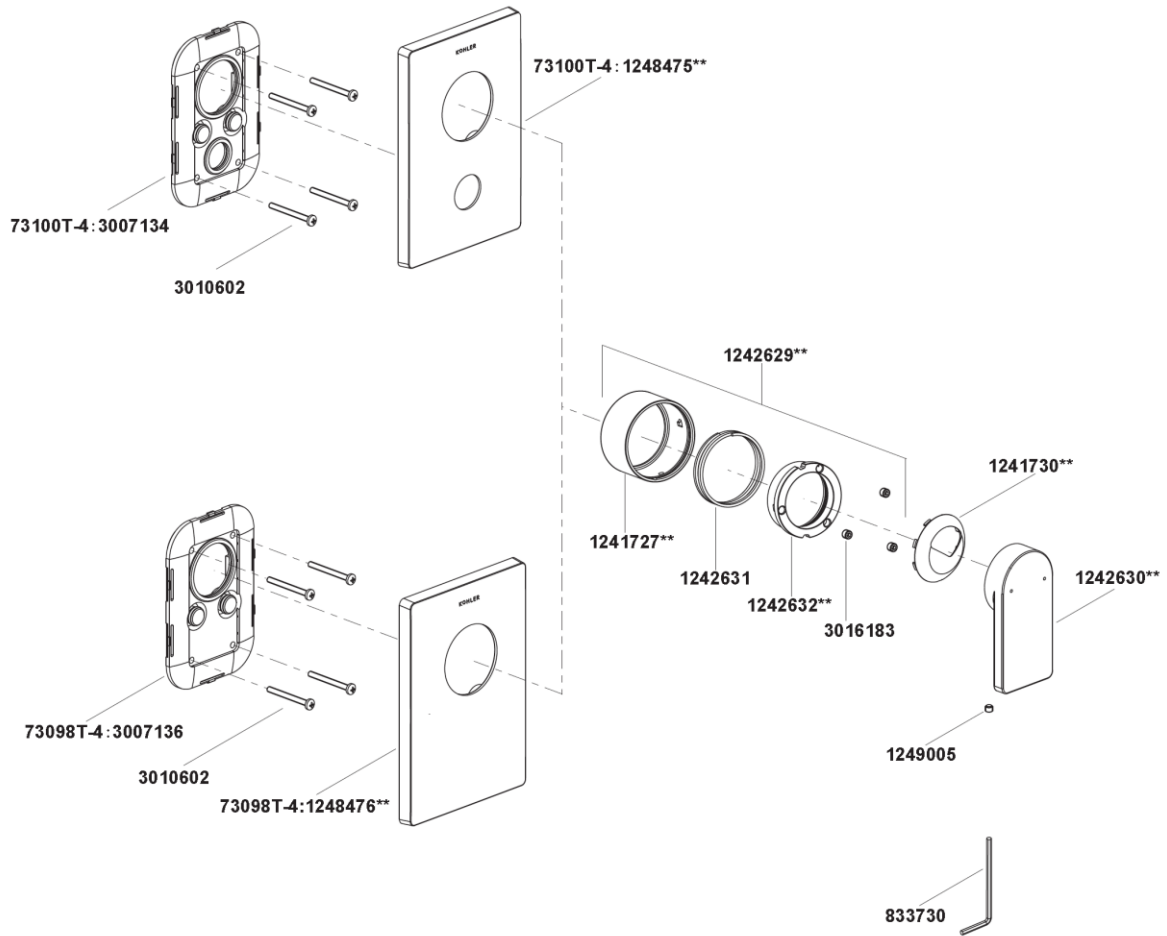

73100T-4 40mm Recessed Bath Shower Trim  
 73098T-4 40mm Recessed Shower Trim

\*\*Color code must be specified when ordering.