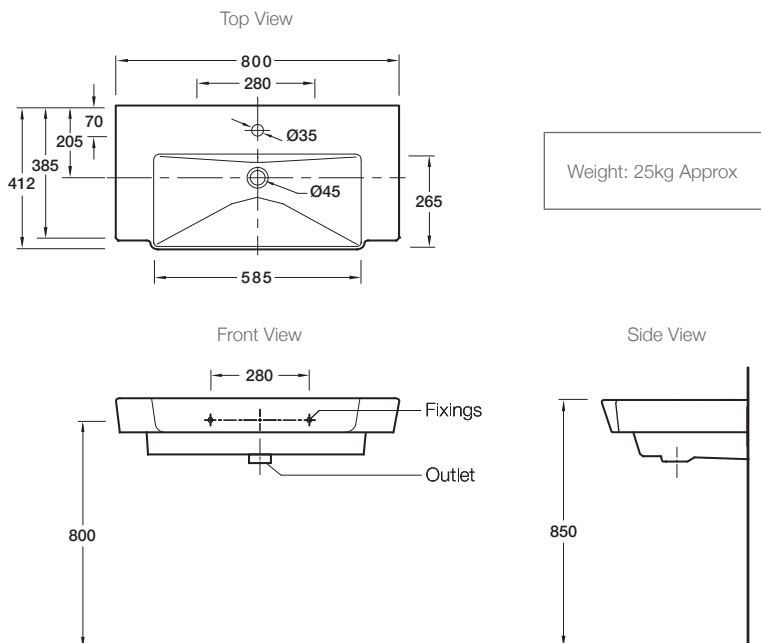

Product

- Rêve 800mm wall hung basin

Kohler Code

5028K-00

Tapware and waste not included

Included Components

- Chrome overflow cover
- Wall fixing bolts and anchors

Features

- Centre tap hole
- Overflow outlet
- Vitreous china

Optional Accessories

- Tapware
- Generic basin accessories

Related Products

- Rêve basins
- Rêve toilets

Technical Details

Installation Notes:

- For best results, the walls must be square, plumb and level.
- Basin must be secured using the supplied anchors and bolts.
- Wall bracing recommended for timber stud wall installations.