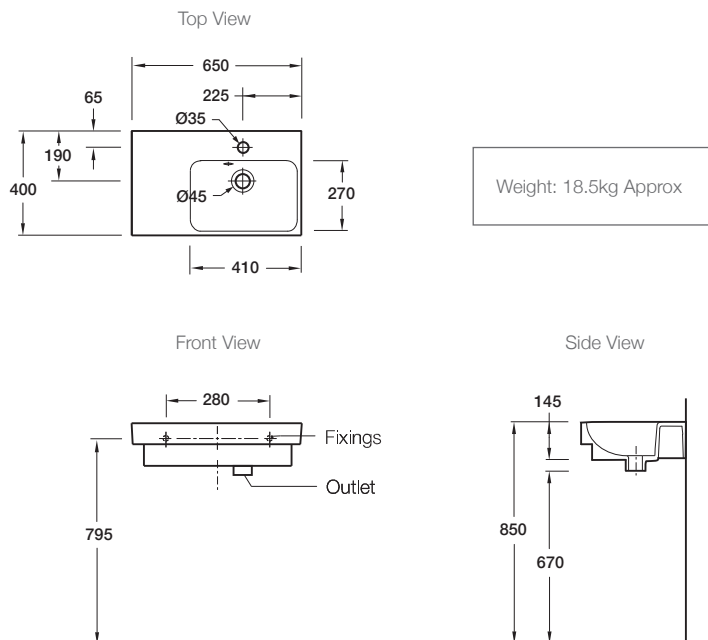

**Product**

- Reach 650mm wall hung basin

**Kohler Code**

4947CK-00

**Included Components**

- Chrome overflow cover
- Wall fixing bolts and anchors

**Features**

- Right hand tap hole only
- Overflow outlet
- Vitreous china

**Optional Accessories**

- Tapware
- Generic basin accessories

**Related Products**

- Reach basins
- Reach toilets

**Technical Details****Installation Notes:**

- For best results, the walls must be square, plumb and level.
- Basin must be secured using the supplied anchors and bolts.
- Wall bracing recommended for timber stud wall installations.