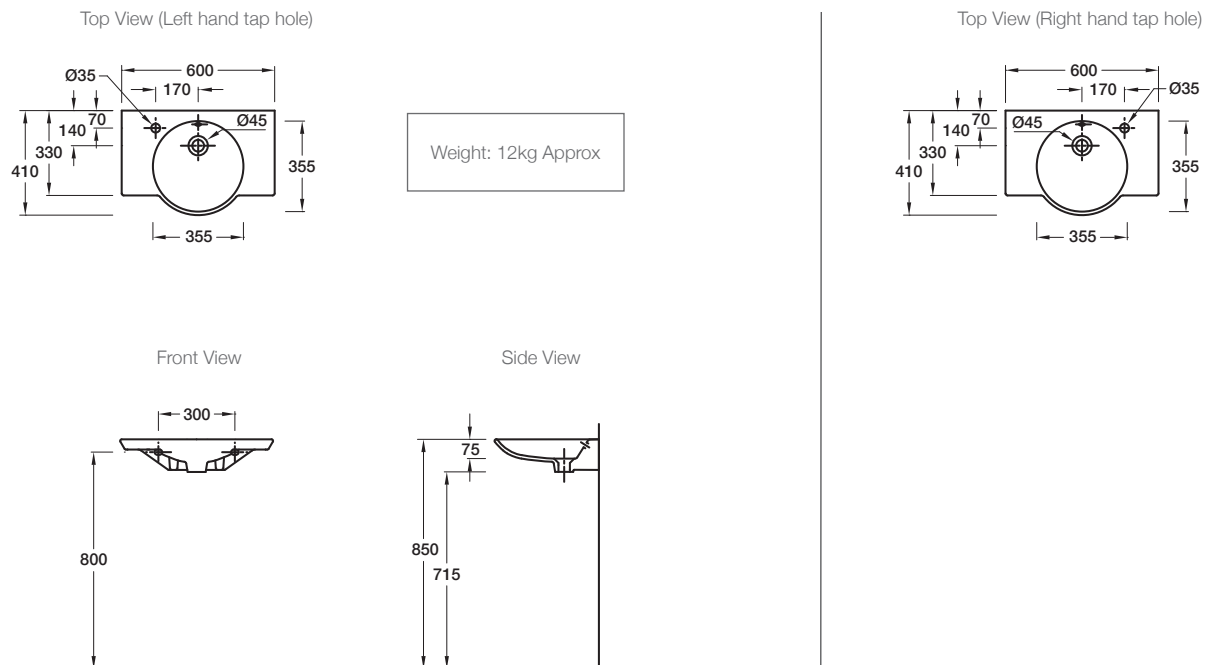

Product

- Spherik 600mm wall hung basin with left hand tap hole
- Spherik 600mm wall hung basin with right hand tap hole

Kohler Code

4149K-00
1986W-00

**Included Components**

- Chrome overflow cover
- Wall fixing bolts and anchors

Features

- Left hand or right hand tap hole
- Ceramic
- Overflow outlet

Optional Accessories

- Tapware
- Generic basin accessories

Related Products

- Spherik basins

Technical Details**Installation Notes:**

- For best results, the walls must be square, plumb and level.
- Basin must be secured using the supplied anchors and bolts.
- Wall bracing recommended for timber stud wall installations.