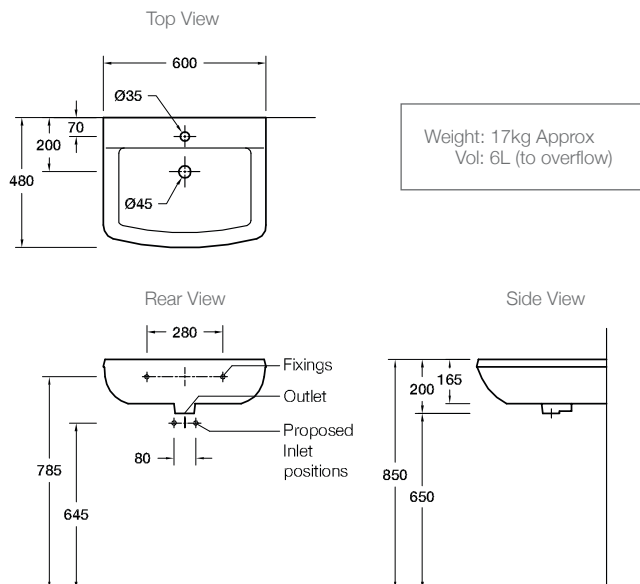

Product

- Panache 600mm basin

Kohler Code

17156W-00

**Included Components**

- Wall fixing bolts and anchors

Features

- Centre tap hole only
- Overflow outlet
- Vitreous china

Optional Accessories

- Tapware (page 6.0.1)
- Generic basin accessories (section 1.7.1)

Related Products

- Panache basins
- Panache toilets
- Panache tapware

Technical Details**Installation Notes:**

- For best results, the walls must be square, plumb and level.
- Basin must be secured using the supplied anchors and bolts.
- Wall bracing recommended for timber stud wall installations.