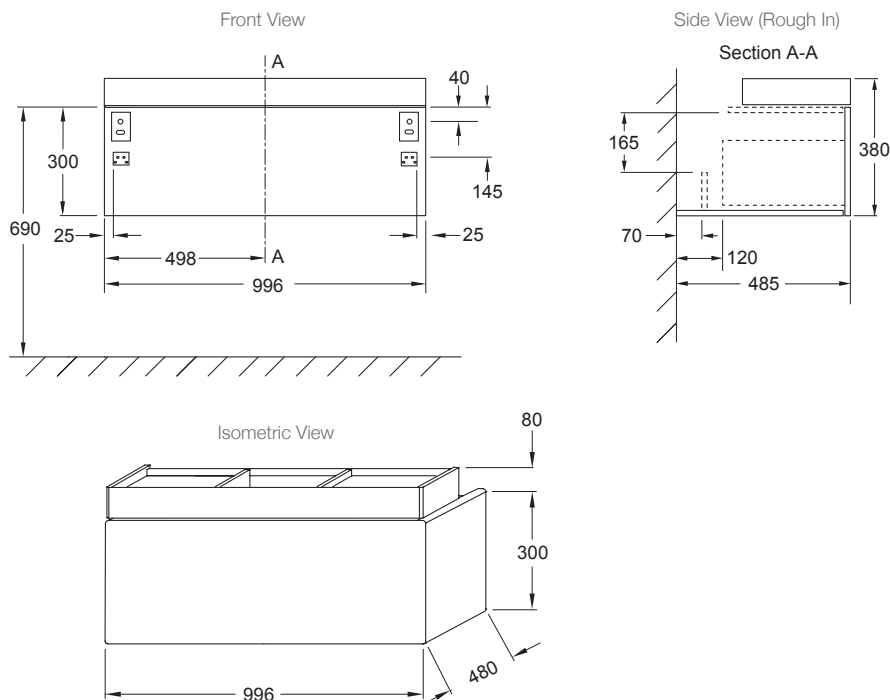

Product

- Terrace™ 1000mm vanity cabinet

Kohler Code

EB1187-G1C

NOTE: Tapware and vanity top not included

Features

- Wall hung.
- One deep drawer and one partitioned accessories drawer. Both push to open.
- Colour finish: White.
- Material: Laquered finish cabinet with solid timber accessories drawer.

Included Components

- Brackets for wall-hung installation.

Related Products

- Terrace™ 1000mm vanity top (XC122K-00)
- Terrace™ furniture
- Stance™ tapware

Technical Details

Weight: 29kg Approx.

Installation Notes:

- Refer to Terrace™ 1000mm basin / vanity top specification sheet for plumbing rough in details.
- The Terrace™ vanity cabinet must be fixed to nogs in the wall.