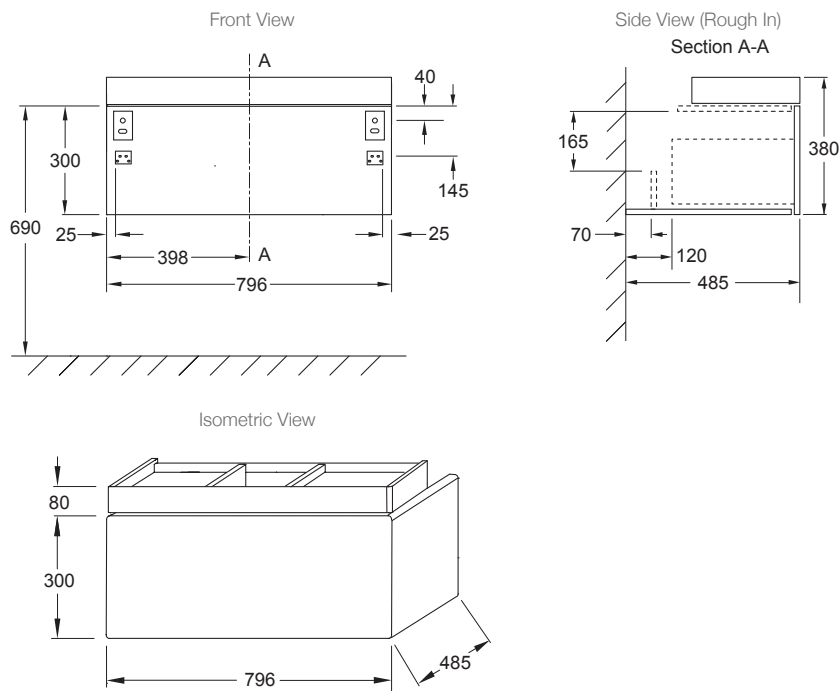

**Product**

- Terrace™ 800mm vanity cabinet

**Kohler Code**

EB1186-G1C

NOTE: Tapware and vanity top not included

**Features**

- Wall hung.
- One deep drawer and one partitioned accessories drawer. Both push to open.
- Colour finish: White.
- Material: Laquered finish cabinet with solid timber accessories drawer.

**Included Components**

- Brackets for wall-hung installation.

**Related Products**

- Terrace™ 800mm vanity top (XD122K-00)
- Terrace™ furniture
- Stance™ tapware

**Technical Details**

Weight: 25kg Approx.

**Installation Notes:**

- Refer to Terrace™ 800mm basin / vanity top specification sheet for plumbing rough in details.
- The Terrace™ vanity cabinet must be fixed to nogs in the wall.