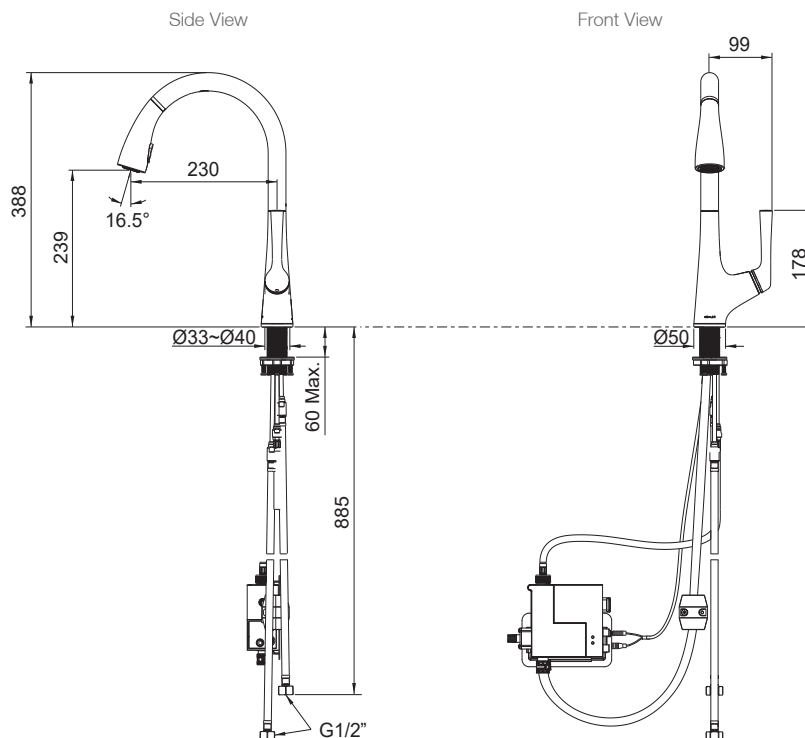

Product

- Malleco Touchless Pull Down Kitchen Faucet

Kohler Code

77748T-ZZ-**

**Features**

- Unique Response® technology - complete touchless sensor operation
- DockNetik® docking system on pulldown
- Kohler ProMotion® technology sprayhead
- Two-function pulldown sprayhead featuring Sweep Spray and Stream Spray
- 4 minute automatic water shut-off if sensor inactivated
- Swiveling ball joint on sprayhead
- High arch spout design with good clearance
- Ceramic disc valve
- Runs on six AA batteries not included
- Dual check valve configuration compliant to AS/NZS 3500.1
- Suitable for equal mains pressure
- Supplied with fitted inlet hoses and colour coding for easy installation
- Available in two color finishes
- NZ WELS 5 star @ 6L/m

**Technical Details****Installation Notes:**

- Maximum working pressure 500kPa. If it exceeds 500kPa, a pressure limiting valve must be fitted.
- The highest water and environment temperature is 60°C.
- The faucet contains two sets of check valves for backflow prevention. Do not remove them.
- Maximum bench thickness is 60mm.
- All installations must comply with local plumbing codes and requirements of AS/NZS 3500 and AS/NZS 6400.