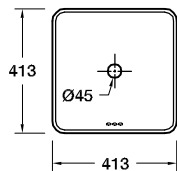

Technical Details

Top View

Weight: 12kg Approx

Front View

Side View

**Installation Notes:**

- Allow a minimum of 50mm from the wall for easy cleaning.
- A hole for the basin needs to be made in the bench top (please refer to cutting template).
- The basin is fixed to the bench top using an appropriate silicone sealant (not supplied).