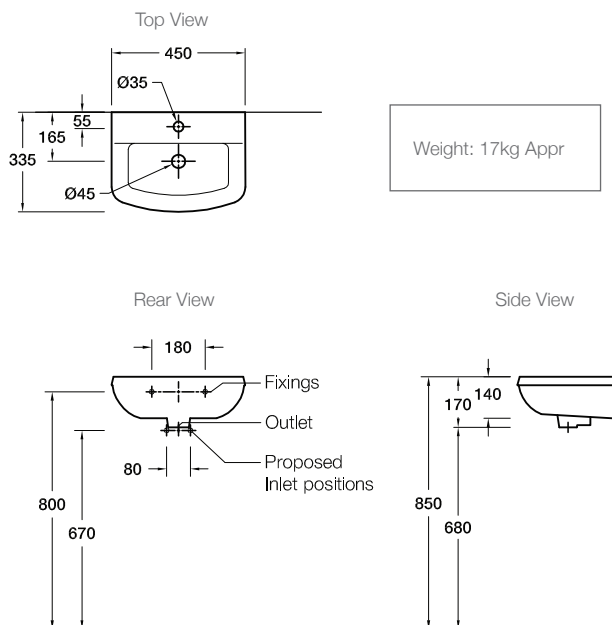

Product

- Panache 450mm basin

Kohler Code

17157A-00

**Included Components**

- Wall fixing bolts and anchors

Features

- Centre tap hole only
- Overflow outlet
- Vitreous china

Optional Accessories

- Tapware (page 6.0.1)
- Generic basin accessories (section 1.7.1)

Related Products

- Panache basins

- Panache toilets

- Panache tapware

Technical Details**Installation Notes:**

- For best results, the walls must be square, plumb and level.
- Basin must be secured using the supplied anchors and bolts.
- Wall bracing recommended for timber stud wall installations.