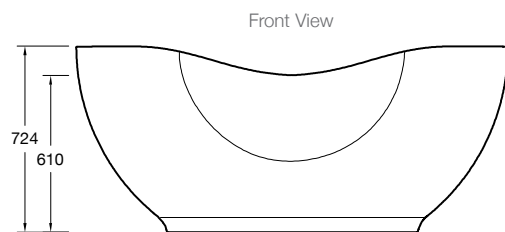

Optional Accessories

- Tapware

Related Products

- Lithocast baths

Technical Details

External Measurements
L 1676 x W 800 x D 724

Internal Measurements
Seating Width: 660mm
Base Length: 1050mm
Depth: 500mm

Full Capacity 340L
Dry Weight 238kg