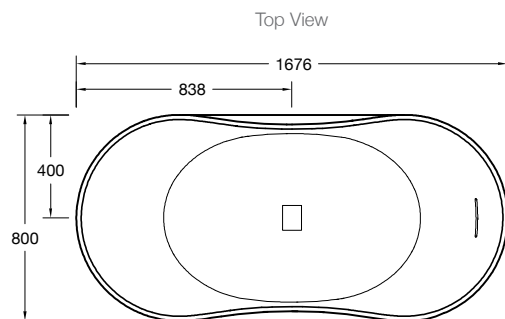

Product

- Abrazo lithocast oval freestanding bath

Kohler Code

1800A-HW1

Included Components

- Click-up waste
- Flexible waste pipe - 900mm - ID30mm

Features

- Lithocast cast acrylic plain bath
- Matte finish with stone like appearance
- Cast integral overflow
- Flush integral click-up waste

Optional Accessories

- Tapware

Related Products

- Lithocast baths

Technical Details

External Measurements
L 1676 x W 800 x D 724

Internal Measurements
Seating Width: 660mm
Base Length: 1050mm
Depth: 500mm

Full Capacity 340L
Dry Weight 238kg