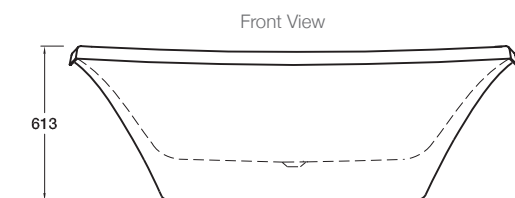

Optional Accessories

- Tapware

Related Products

- Escale basins
- Escale toilets
- Escale BubbleMassage™ baths
- Escale baths

Technical Details

External Measurements	
L 1775 x W 870 x D 613	
Internal Measurements	
Seating Width:	430mm
Base Length:	1200mm
Depth:	340mm
Full Capacity	180L
Dry Weight	35kg

Pop-up waste and overflow

Floor mounting system

Installation Notes:

- Floor must provide support for a minimum of 400kg and must be level.
- Utilises a simple drop on guide bush system (supplied) to secure bath to floor. Simply fix the guide bush to the floor using appropriate screws or bolts (not supplied). Lower bath onto guide bush and adjust feet.
- It is recommended that a Hepworth flexible waste trap system (not supplied) is used to connect the waste outlet.