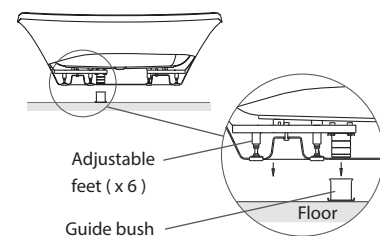

Features

- Freestanding acrylic bath (fully reinforced)
- Two piece design (bath and skirt)
- Contemporary European design
- Tapware deck
- Simple drop on guide bush floor location system
- Feet are adjustable

Optional Accessories

- Tapware

Related Products

- Escale basins
- Escale toilets
- Escale BubbleMassage™ baths
- Escale baths

Technical Details

External Measurements	
L 1775 x W 870 x D 613	
Internal Measurements	
Seating Width:	430mm
Base Length:	1200mm
Depth:	340mm
Full Capacity	180L
Dry Weight	35kg

Pop-up waste and overflow

Floor mounting system

Installation Notes:

- Floor must provide support for a minimum of 400kg and must be level.
- Utilises a simple drop on guide bush system (supplied) to secure bath to floor. Simply fix the guide bush to the floor using appropriate screws or bolts (not supplied). Lower bath onto guide bush and adjust feet.
- It is recommended that a Hepworth flexible waste trap system (not supplied) is used to connect the waste outlet.