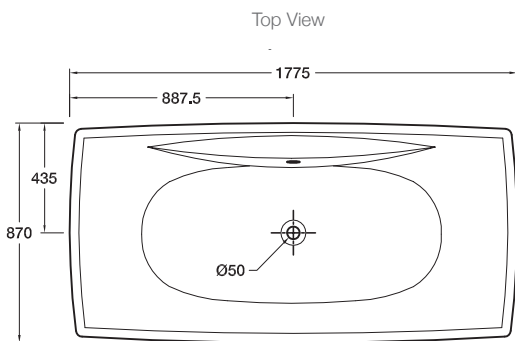

Product

- Escale freestanding bath

Kohler Code

11344A-0

Included Components

- 40mm chrome pop-up waste and overflow
- One piece acrylic skirt
- Removable white bath pillow
- Guide bush floor mounting system with adjustable feet

Features

- Freestanding acrylic bath (fully reinforced)
- Two piece design (bath and skirt)
- Contemporary European design
- Tapware deck
- Simple drop on guide bush floor location system
- Feet are adjustable

Optional Accessories

- Tapware

Related Products

- Escale basins
- Escale toilets
- Escale BubbleMassage™ baths
- Escale baths

Technical Details

External Measurements	
L 1775 x W 870 x D 613	
Internal Measurements	
Seating Width:	430mm
Base Length:	1200mm
Depth:	340mm
Full Capacity	180L
Dry Weight	35kg