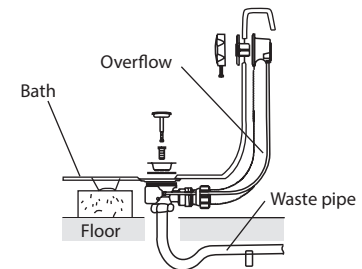

Product

- Escale freestanding bath

Kohler Code

11344A-0

Included Components

- 40mm chrome pop-up waste and overflow
- One piece acrylic skirt
- Removable white bath pillow
- Guide bush floor mounting system with adjustable feet

Features

- Freestanding acrylic bath (fully reinforced)
- Two piece design (bath and skirt)
- Contemporary European design
- Tapware deck
- Simple drop on guide bush floor location system
- Feet are adjustable

Optional Accessories

- Tapware

Related Products

- Escale basins
- Escale toilets
- Escale BubbleMassage™ baths
- Escale baths

Technical Details

External Measurements	
L 1775 x W 870 x D 613	
Internal Measurements	
Seating Width:	430mm
Base Length:	1200mm
Depth:	340mm
Full Capacity	180L
Dry Weight	35kg

Pop-up waste and overflow

Floor mounting system

Installation Notes:

- Floor must provide support for a minimum of 400kg and must be level.
- Utilises a simple drop on guide bush system (supplied) to secure bath to floor. Simply fix the guide bush to the floor using appropriate screws or bolts (not supplied). Lower bath onto guide bush and adjust feet.
- It is recommended that a Hepworth flexible waste trap system (not supplied) is used to connect the waste outlet.