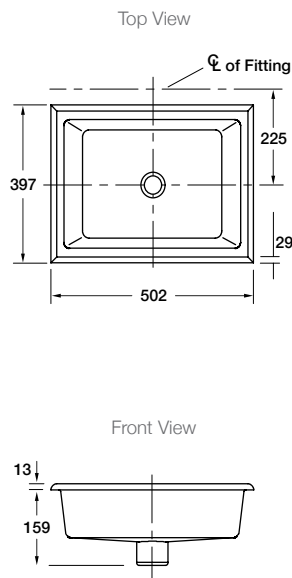

Product

- Kathryn under counter basin with empress bouquet design

Kohler Code

14275-SMC-0

Included Components

- Bench top cutting template
- Bench fixing clamps
- Bench fixing bolts and anchors

Features

- Under bench top installation
- Empress bouquet design
- Vitreous china

Optional Accessories

- Tapware (page 6.0.1)
- Generic basin accessories (section 1.8)

Related Products

- Kathryn basins (page 1.0.1)

Technical Details

Installation Notes:

- To install, a hole must first be made in the bench top using the template (supplied). Flexible silicone sealant (not supplied) is then applied to the top side of the basin and clamps (supplied) are used to fix the basin to the underside of the bench.