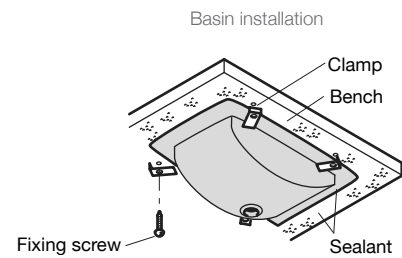

Product

- Kathryn under counter basin with empress bouquet design

Kohler Code

14275-SMC-0

Included Components

- Bench top cutting template
- Bench fixing clamps
- Bench fixing bolts and anchors

Features

- Under bench top installation
- Empress bouquet design
- Vitreous china

Optional Accessories

- Tapware (page 6.0.1)
- Generic basin accessories (section 1.8)

Related Products

- Kathryn basins (page 1.0.1)

Technical Details

Installation Notes:

- To install, a hole must first be made in the bench top using the template (supplied). Flexible silicone sealant (not supplied) is then applied to the top side of the basin and clamps (supplied) are used to fix the basin to the underside of the bench.