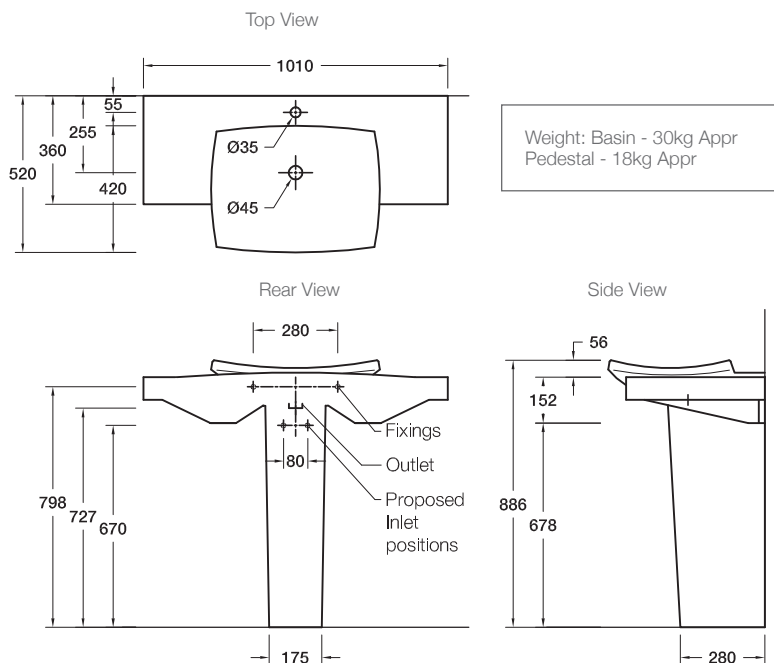

Product

- Escale 1010mm basin
- Escale pedestal

Kohler Code

- 19034W-00
- 19024W-00

Included Components

- Chrome overflow cover
- Wall fixing bolts and anchors

Features

- Centre tap hole
- Overflow outlet
- Plumbing concealed behind the pedestal
- Vitreous china

Optional Accessories

- Tapware
- Generic basin accessories

Related Products

- Escale basins
- Escale BubbleMassage™ baths
- Escale toilets
- Escale baths

Technical Details

Installation Notes:

- For best results, the walls must be square, plumb and level.
- Basin must be secured using the supplied anchors and bolts.
- Wall bracing recommended for timber stud wall installations.