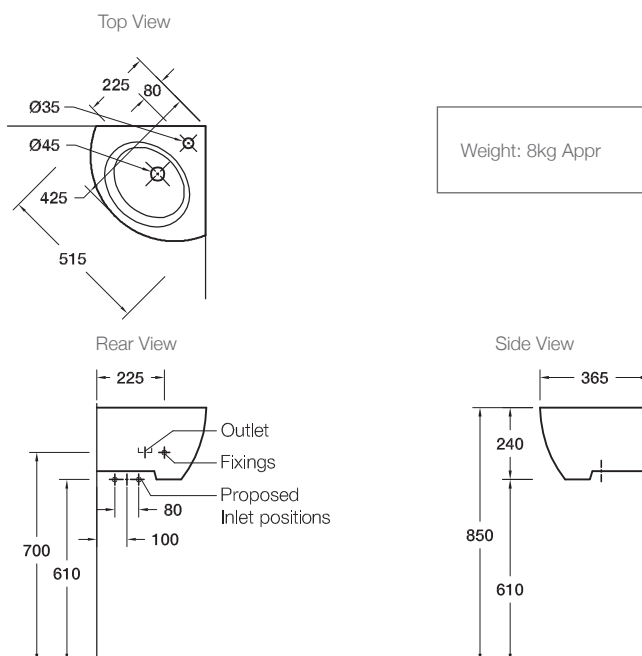

Product

- Ove corner basin

Kohler Code

19960W-00

**Included Components**

- Chrome overflow cover
- Wall fixing bolts and anchors

Features

- Centre tap hole only
- Overflow outlet
- Designed for corner installation
- Vitreous china

Optional Accessories

- Tapware (page 6.0.1)
- Generic basin accessories (section 1.8)

Related Products

- Ove basins

- Ove toilets

- Ove baths

Technical Details**Installation Notes:**

- For best results, the walls must be square, plumb and level.
- Basin must be secured using the supplied anchors and bolts.
- Wall bracing recommended for timber stud wall installations.