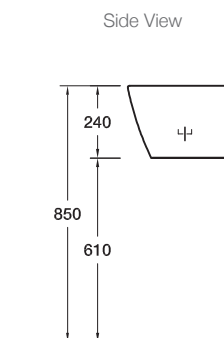

Technical Details

Weight: 10kg Appr

Installation Notes:

- For best results, the walls must be square, plumb and level.
- Basin must be secured using the supplied anchors and bolts.
- Wall bracing recommended for timber stud wall installations.