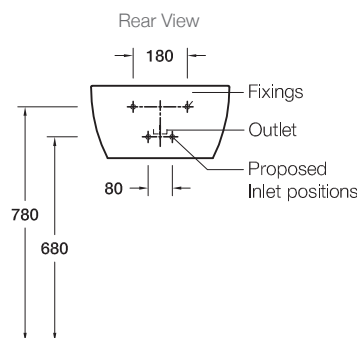

- Right hand tap hole only
- Overflow outlet
- Vitreous china

Optional Accessories

- Tapware (page 6.0.1)
- Generic basin accessories (section 1.8)

Related Products

- Ove basins (page 1.0.1)
- Ove toilets (page 2.0.1)
- Ove bath (page 3.0.1)

Technical Details

Weight: 10kg Appr

Installation Notes:

- For best results, the walls must be square, plumb and level.
- Basin must be secured using the supplied anchors and bolts.
- Wall bracing recommended for timber stud wall installations.