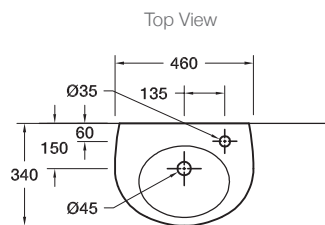

- Right hand tap hole only
- Overflow outlet
- Vitreous china

Optional Accessories

- Tapware (page 6.0.1)
- Generic basin accessories (section 1.8)

Related Products

- Ove basins (page 1.0.1)
- Ove toilets (page 2.0.1)
- Ove bath (page 3.0.1)

Technical Details

Weight: 10kg Appr

Installation Notes:

- For best results, the walls must be square, plumb and level.
- Basin must be secured using the supplied anchors and bolts.
- Wall bracing recommended for timber stud wall installations.