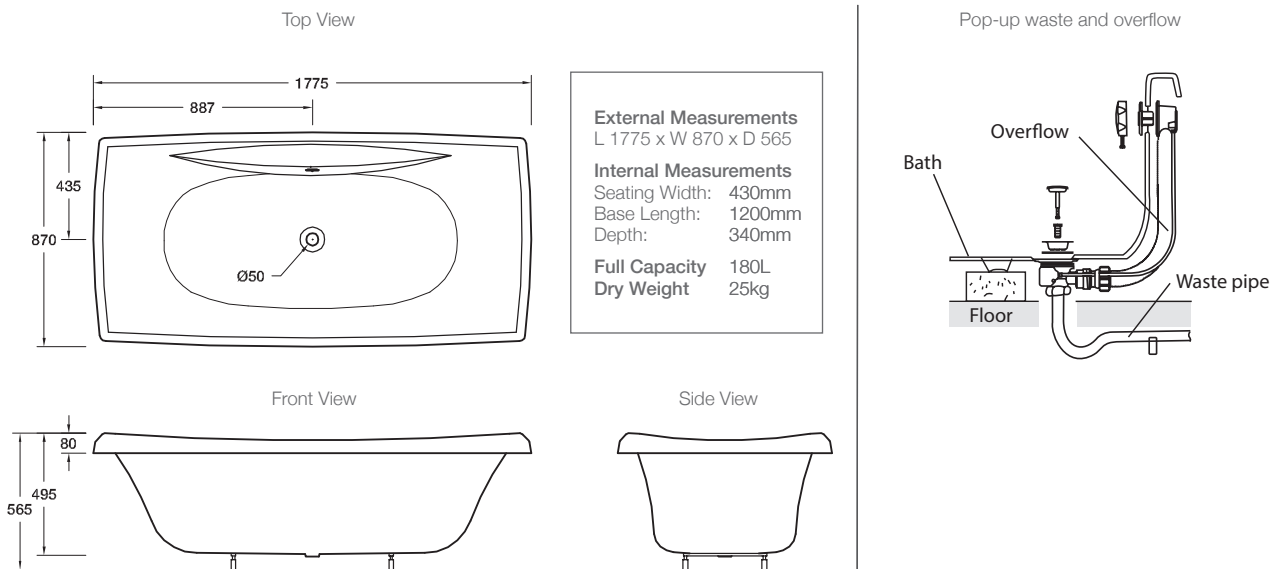

Product

- Escale drop-in bath

Kohler Code

11343A-0

Included Components

- 40mm chrome pop-up waste and overflow
- Adjustable feet
- Removable white bath pillow

Features

- Drop-in acrylic bath (fully reinforced)
- Tapware deck
- Feet are adjustable

Optional Accessories

- Tapware

Related Products

- Escale basins
- Escale BubbleMassage™ baths
- Escale toilets
- Escale baths

Technical Details

Installation Notes:

- Floor must provide support for a minimum of 400kg and must be level.