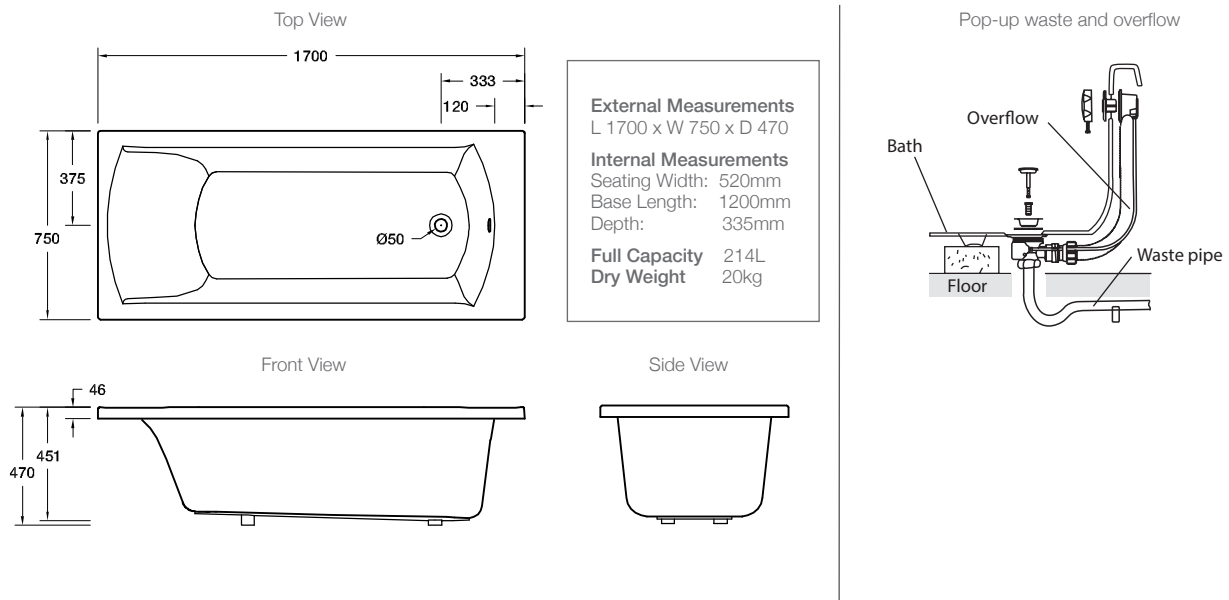

Product

- Ove drop-in bath

Kohler Code

1707A-58-0

Included Components

- 40mm chrome pop-up waste and overflow
- Removable charcoal bath pillow

Features

- Drop-in acrylic bath (fully reinforced)
- Charcoal bath pillow for increased head comfort

Optional Accessories

- Tapware

Related Products

- Ove basins
- Ove toilets
- Ove furniture

Technical Details

Installation Notes:

- Floor must provide support for a minimum of 400kg and must be level.