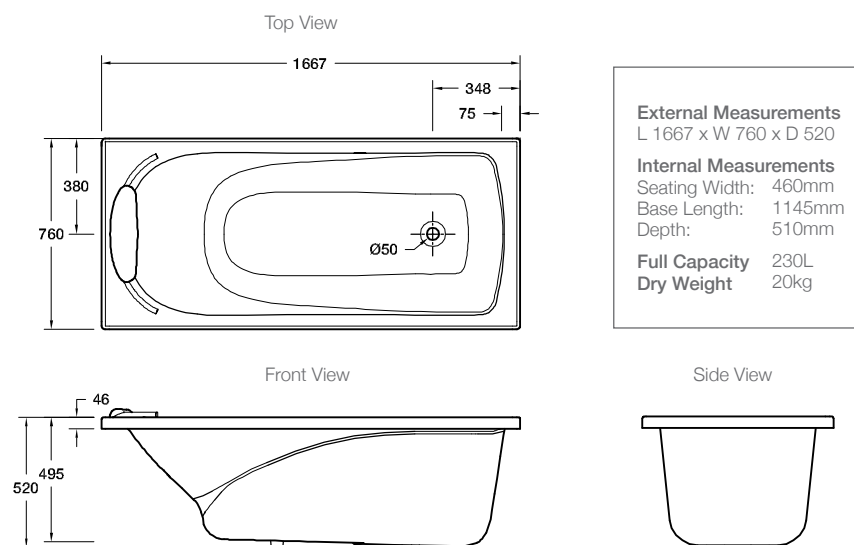

Product

- Regatta 1675mm drop-in bath

Kohler Code

11301A-0

Included Components

- Chrome rail
- Rail fixing kit
- Charcoal pillow

Features

- Drop-in acrylic bath (fully reinforced)
- Also available as an 1800mm drop-in bath
- Elegant chrome head rail and charcoal pillow

Optional Accessories

- Tapware

Related Products

- Regatta baths
- Regatta BubbleMassage™

Technical Details

Installation Notes:

- Floor must provide support for a minimum of 400kg and must be level.
- 40mm waste (not supplied) is required.