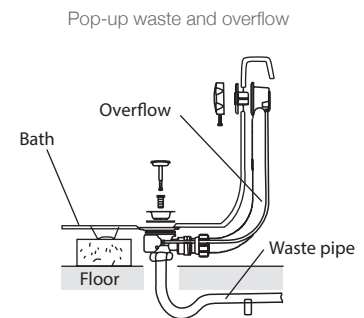

**Product**

- Evok 1800mm drop-in bath

**Kohler Code**

18205A-0

**Included Components**

- 40mm chrome pop-up waste and overflow
- Evok charcoal bath pillow

**Features**

- Drop-in acrylic bath (fully reinforced)
- Also available as a 1675mm drop-in bath
- Tapware can be mounted on the bath rim

**Optional Accessories**

- Tapware

**Related Products**

- Evok baths

- Evok whirlpools

- Evok BubbleMassage™

**Technical Details**

<b>External Measurements</b>	
L	1800
W	900
D	530
<b>Internal Measurements</b>	
Seating Width	580mm
Base Length	1140mm
Depth	405mm
<b>Full Capacity</b>	230L
<b>Dry Weight</b>	20kg

**Installation Notes:**

- Floor must provide support for a minimum of 400kg and must be level.