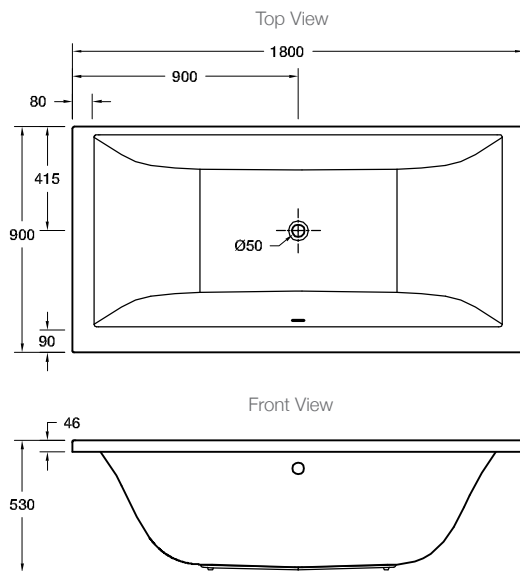

**Product**

- Evok 1800mm drop-in bath

**Kohler Code**

18205A-0

**Included Components**

- 40mm chrome pop-up waste and overflow
- Evok charcoal bath pillow

**Features**

- Drop-in acrylic bath (fully reinforced)
- Also available as a 1675mm drop-in bath
- Tapware can be mounted on the bath rim

**Optional Accessories**

- Tapware

**Related Products**

- Evok baths

- Evok whirlpools

- Evok BubbleMassage™

**Technical Details**

<b>External Measurements</b>	
L	1800
W	900
D	530
<b>Internal Measurements</b>	
Seating Width	580mm
Base Length	1140mm
Depth	405mm
<b>Full Capacity</b>	230L
<b>Dry Weight</b>	20kg

**Installation Notes:**

- Floor must provide support for a minimum of 400kg and must be level.