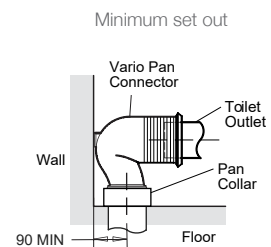

- Touchless Dual flush (4.5/3L) simply by holding your hand over the cistern sensor to activate it, powered with 2 x D batteries (supplied)
- Side push button for manual flush.
- Water entry: Top left rear entry.
- S-trap set out: Standard: 90mm - 140mm (with vario pan connector & 20mm offset pan collar - supplied).  
Optional: 160mm - 280 mm (with long adjustable vario pan connector, 77837A-NA - not supplied).
- Rimless pan design.
- Vitreous china.
- Optional Slim or Elite seat. Elite seat provides additional night light and fragrance functions in 3 scents-not supplied.

Pan SKU: 77732A-SST-0  
Cistern SKU: 77784A-TF-0

**Technical Details**

**Vario pan connector S-trap installation**

\*Note: Set outs between 160-280mm are achievable with the Long Adjustable Vario Connector 77837A-NA (not supplied).

**Installation Notes:**

- Water supply pressure range: 137 kPa - 500 kPa.
- Can be installed as a P-trap using a straight connector (not supplied) or as an S-trap using the Vario connector (supplied) along with the 20mm offset pan collar (supplied).
- Top left rear entry water supply hose is supplied.