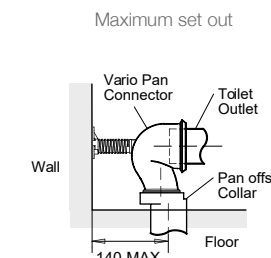

- Touchless Dual flush (4.5/3L) simply by holding your hand over the cistern sensor to activate it, powered with 2 x D batteries (supplied)
- Side push button for manual flush.
- Water entry: Top left rear entry.
- S-trap set out: Standard: 90mm - 140mm (with vario pan connector & 20mm offset pan collar - supplied).  
Optional: 160mm - 280 mm (with long adjustable vario pan connector, 77837A-NA - not supplied).
- Rimless pan design.
- Vitreous china.
- Optional Slim or Elite seat. Elite seat provides additional night light and fragrance functions in 3 scents-not supplied.

Pan SKU: 77732A-SST-0  
Cistern SKU: 77784A-TF-0

**Technical Details**

**Vario pan connector S-trap installation**

\*Note: Set outs between 160-280mm are achievable with the Long Adjustable Vario Connector 77837A-NA (not supplied).

**Installation Notes:**

- Water supply pressure range: 137 kPa - 500 kPa.
- Can be installed as a P-trap using a straight connector (not supplied) or as an S-trap using the Vario connector (supplied) along with the 20mm offset pan collar (supplied).
- Top left rear entry water supply hose is supplied.