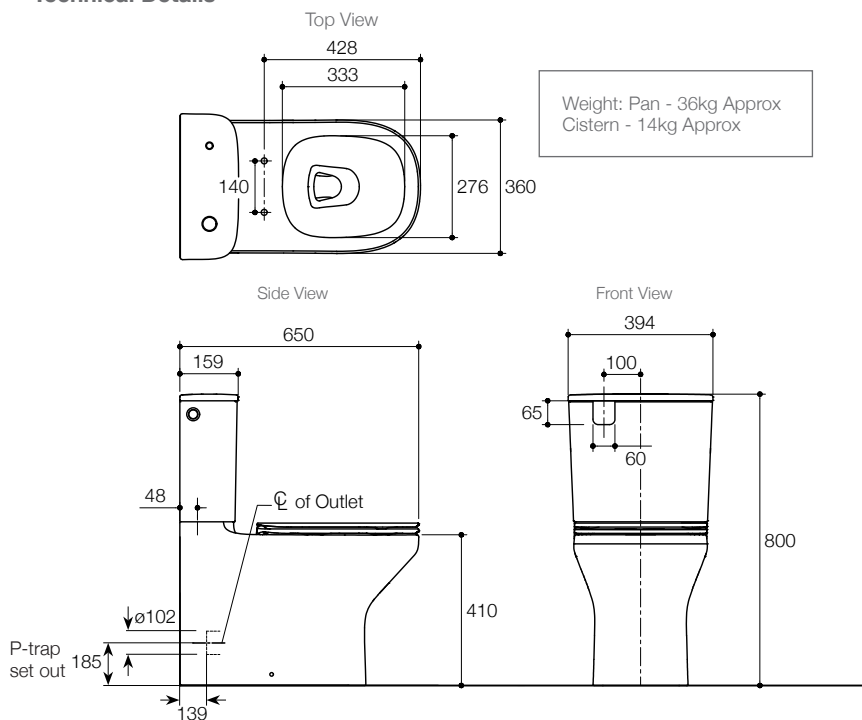

- Touchless Dual flush (4.5/3L) simply by holding your hand over the cistern sensor to activate it, powered with 2 x D batteries (supplied)
- Side push button for manual flush.
- Water entry: Top left rear entry.
- S-trap set out: Standard: 90mm - 140mm (with vario pan connector & 20mm offset pan collar - supplied).  
Optional: 160mm - 280 mm (with long adjustable vario pan connector, 77837A-NA - not supplied).
- Rimless pan design.
- Vitreous china.
- Optional Slim or Elite seat. Elite seat provides additional night light and fragrance functions in 3 scents-not supplied.

Pan SKU: 77732A-SST-0  
Cistern SKU: 77784A-TF-0

**Technical Details**

**Vario pan connector S-trap installation**

\*Note: Set outs between 160-280mm are achievable with the Long Adjustable Vario Connector 77837A-NA (not supplied).

**Installation Notes:**

- Water supply pressure range: 137 kPa - 500 kPa.
- Can be installed as a P-trap using a straight connector (not supplied) or as an S-trap using the Vario connector (supplied) along with the 20mm offset pan collar (supplied).
- Top left rear entry water supply hose is supplied.